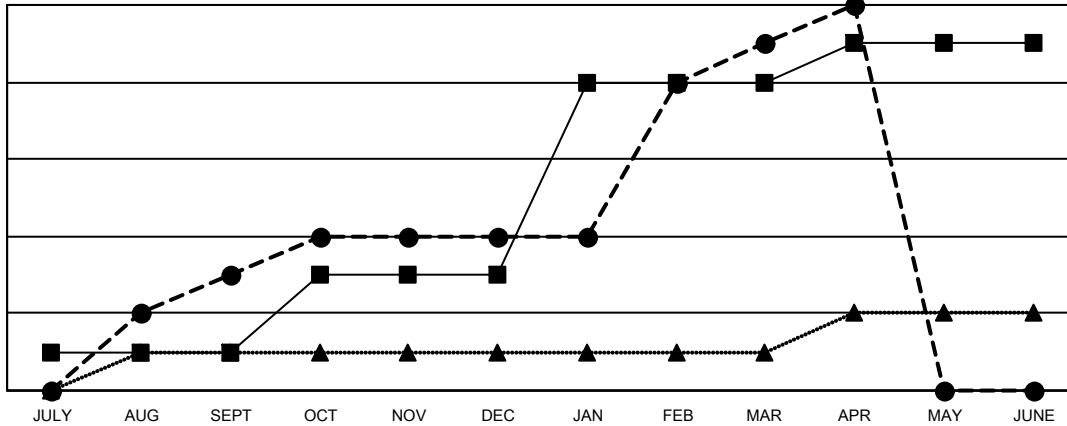

GMT MONTHLY MEMBERSHIP PROGRESS REPORT

Results as of: 4/30/2024

Multiple District 118

LOCATION: Republic of Türkiye

GMT: OPEN

GMT CA 4

Clubs			
RESULTS FOR 2023-2024			
QUARTER	NEW CLUB GOAL	NEW CLUBS	DROPPED CLUBS
JULY/AUG/SEPT	1	3	5
OCT/NOV/DEC	2	1	0
JAN/FEB/MAR	5	5	3
APR/MAY/JUNE	1	1	0

Members			
RESULTS FOR 2023-2024			
QUARTER	MEMBER GROWTH NET GOAL	MEMBER GROWTH ACTUAL	DROPPED MEMBERS ACTUAL (including transfers)
JULY/AUG/SEPT	74	218	179
OCT/NOV/DEC	87	141	243
JAN/FEB/MAR	101	336	61
APR/MAY/JUNE	48	100	16

GOALS AND ACTUAL NEW CLUBS CUMULATIVE

- - CURRENT YEAR GOALS FOR NEW CLUBS
- - CURRENT YEAR ACTUAL NEW CLUBS
- ▲ - LAST YEAR ACTUAL NEW CLUBS

GOALS AND ACTUAL MEMBERS CUMULATIVE

- - MEMBER GROWTH NET GOAL
- - MEMBER GROWTH ACTUAL
- ▲ - LAST YEAR MEMBERSHIP ACTUAL