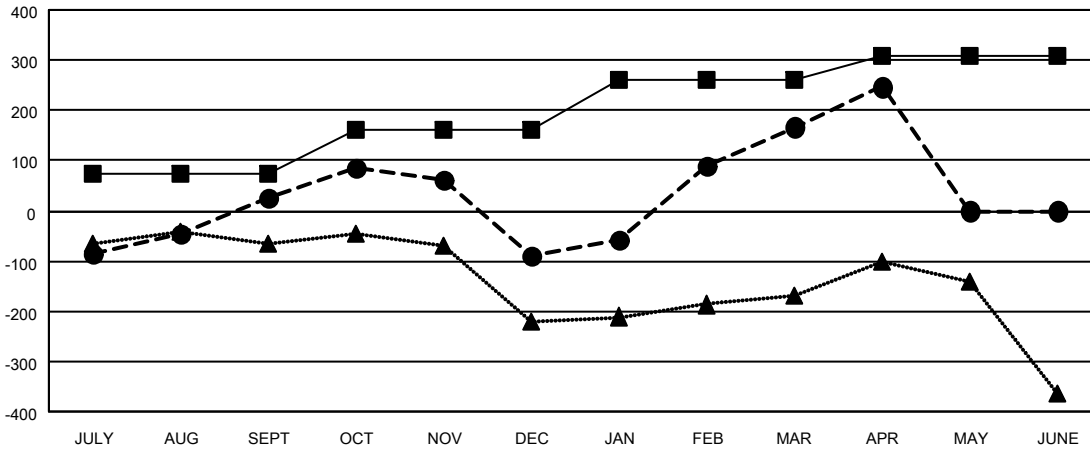

GMT MONTHLY MEMBERSHIP PROGRESS REPORT

Results as of: 4/30/2024

Multiple District 118

LOCATION: Republic of Türkiye

GMT: OPEN

GMT CA 4

Clubs			
RESULTS FOR 2023-2024			
QUARTER	NEW CLUB GOAL	NEW CLUBS	DROPPED CLUBS
JULY/AUG/SEPT	1	3	5
OCT/NOV/DEC	2	1	0
JAN/FEB/MAR	5	5	3
APR/MAY/JUNE	1	1	0

Members			
RESULTS FOR 2023-2024			
QUARTER	MEMBER GROWTH NET GOAL	MEMBER GROWTH ACTUAL	DROPPED MEMBERS ACTUAL (including transfers)
JULY/AUG/SEPT	74	218	179
OCT/NOV/DEC	87	141	243
JAN/FEB/MAR	101	336	61
APR/MAY/JUNE	48	100	16

GOALS AND ACTUAL NEW CLUBS CUMULATIVE

- - CURRENT YEAR GOALS FOR NEW CLUBS
- - CURRENT YEAR ACTUAL NEW CLUBS
- ▲ - LAST YEAR ACTUAL NEW CLUBS

GOALS AND ACTUAL MEMBERS CUMULATIVE

- - MEMBER GROWTH NET GOAL
- - MEMBER GROWTH ACTUAL
- ▲ - LAST YEAR MEMBERSHIP ACTUAL